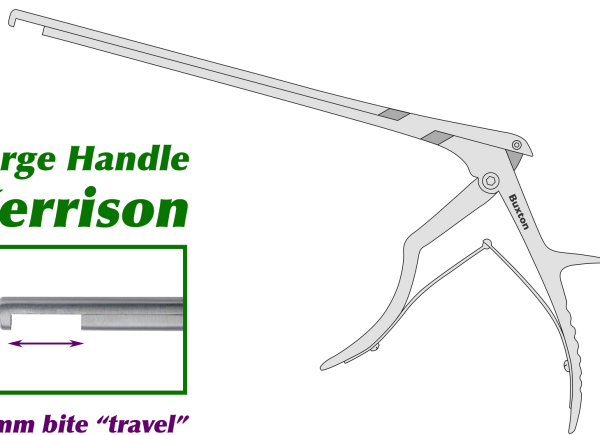

84-2553

LrgHndl Punch, 250x5mm, 90°dwn

**Large Handle
Kerrison**

16mm bite "travel"

- Larger 16 mm opening
- Down 90° Angled Foot Plate
- 250 mm Shaft Length
- 5 mm bite
- Regular Footplate for Lumbar applications
- Large handle for large hands

Large-Handle Punch, 250x5mm, 90°
down-angled